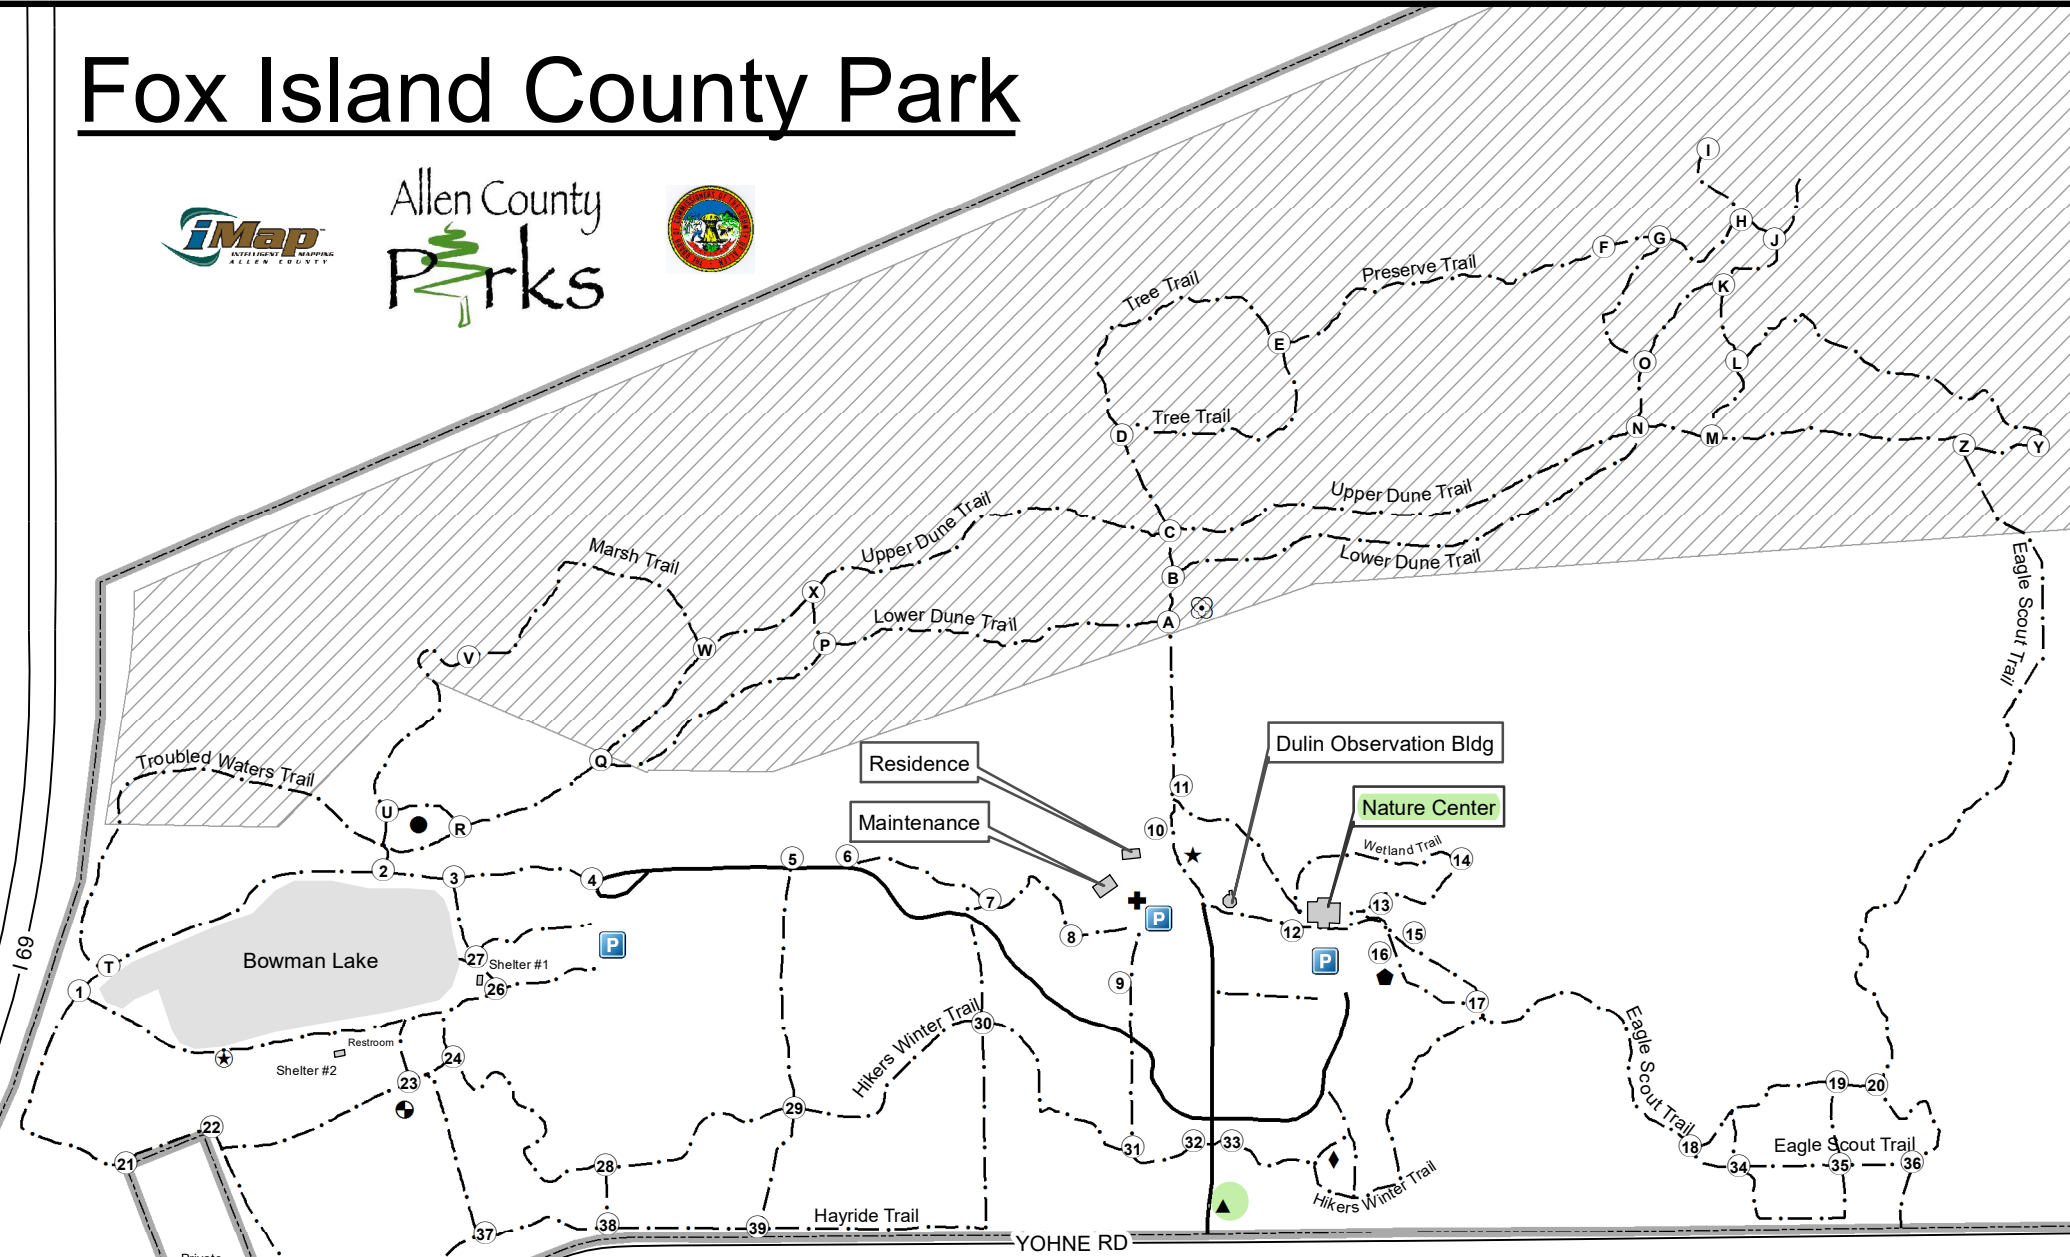

Fox Island County Park

Allen County
Parks

Legend

- | | | |
|-------------------|---------------|-----------------------|
| --- Trail | + Fossil Pile | ★ Geo Garden |
| ▨ Nature Preserve | ● Frog Pond | ◆ Nature Interactives |
| — Road | ▲ Gate House | ⊗ Old Black Oak |
| Ⓟ Parking | ◆ Gazebo | ⊙ Stage |
| ★ Dog Beach | | |

1 inch = 625 feet