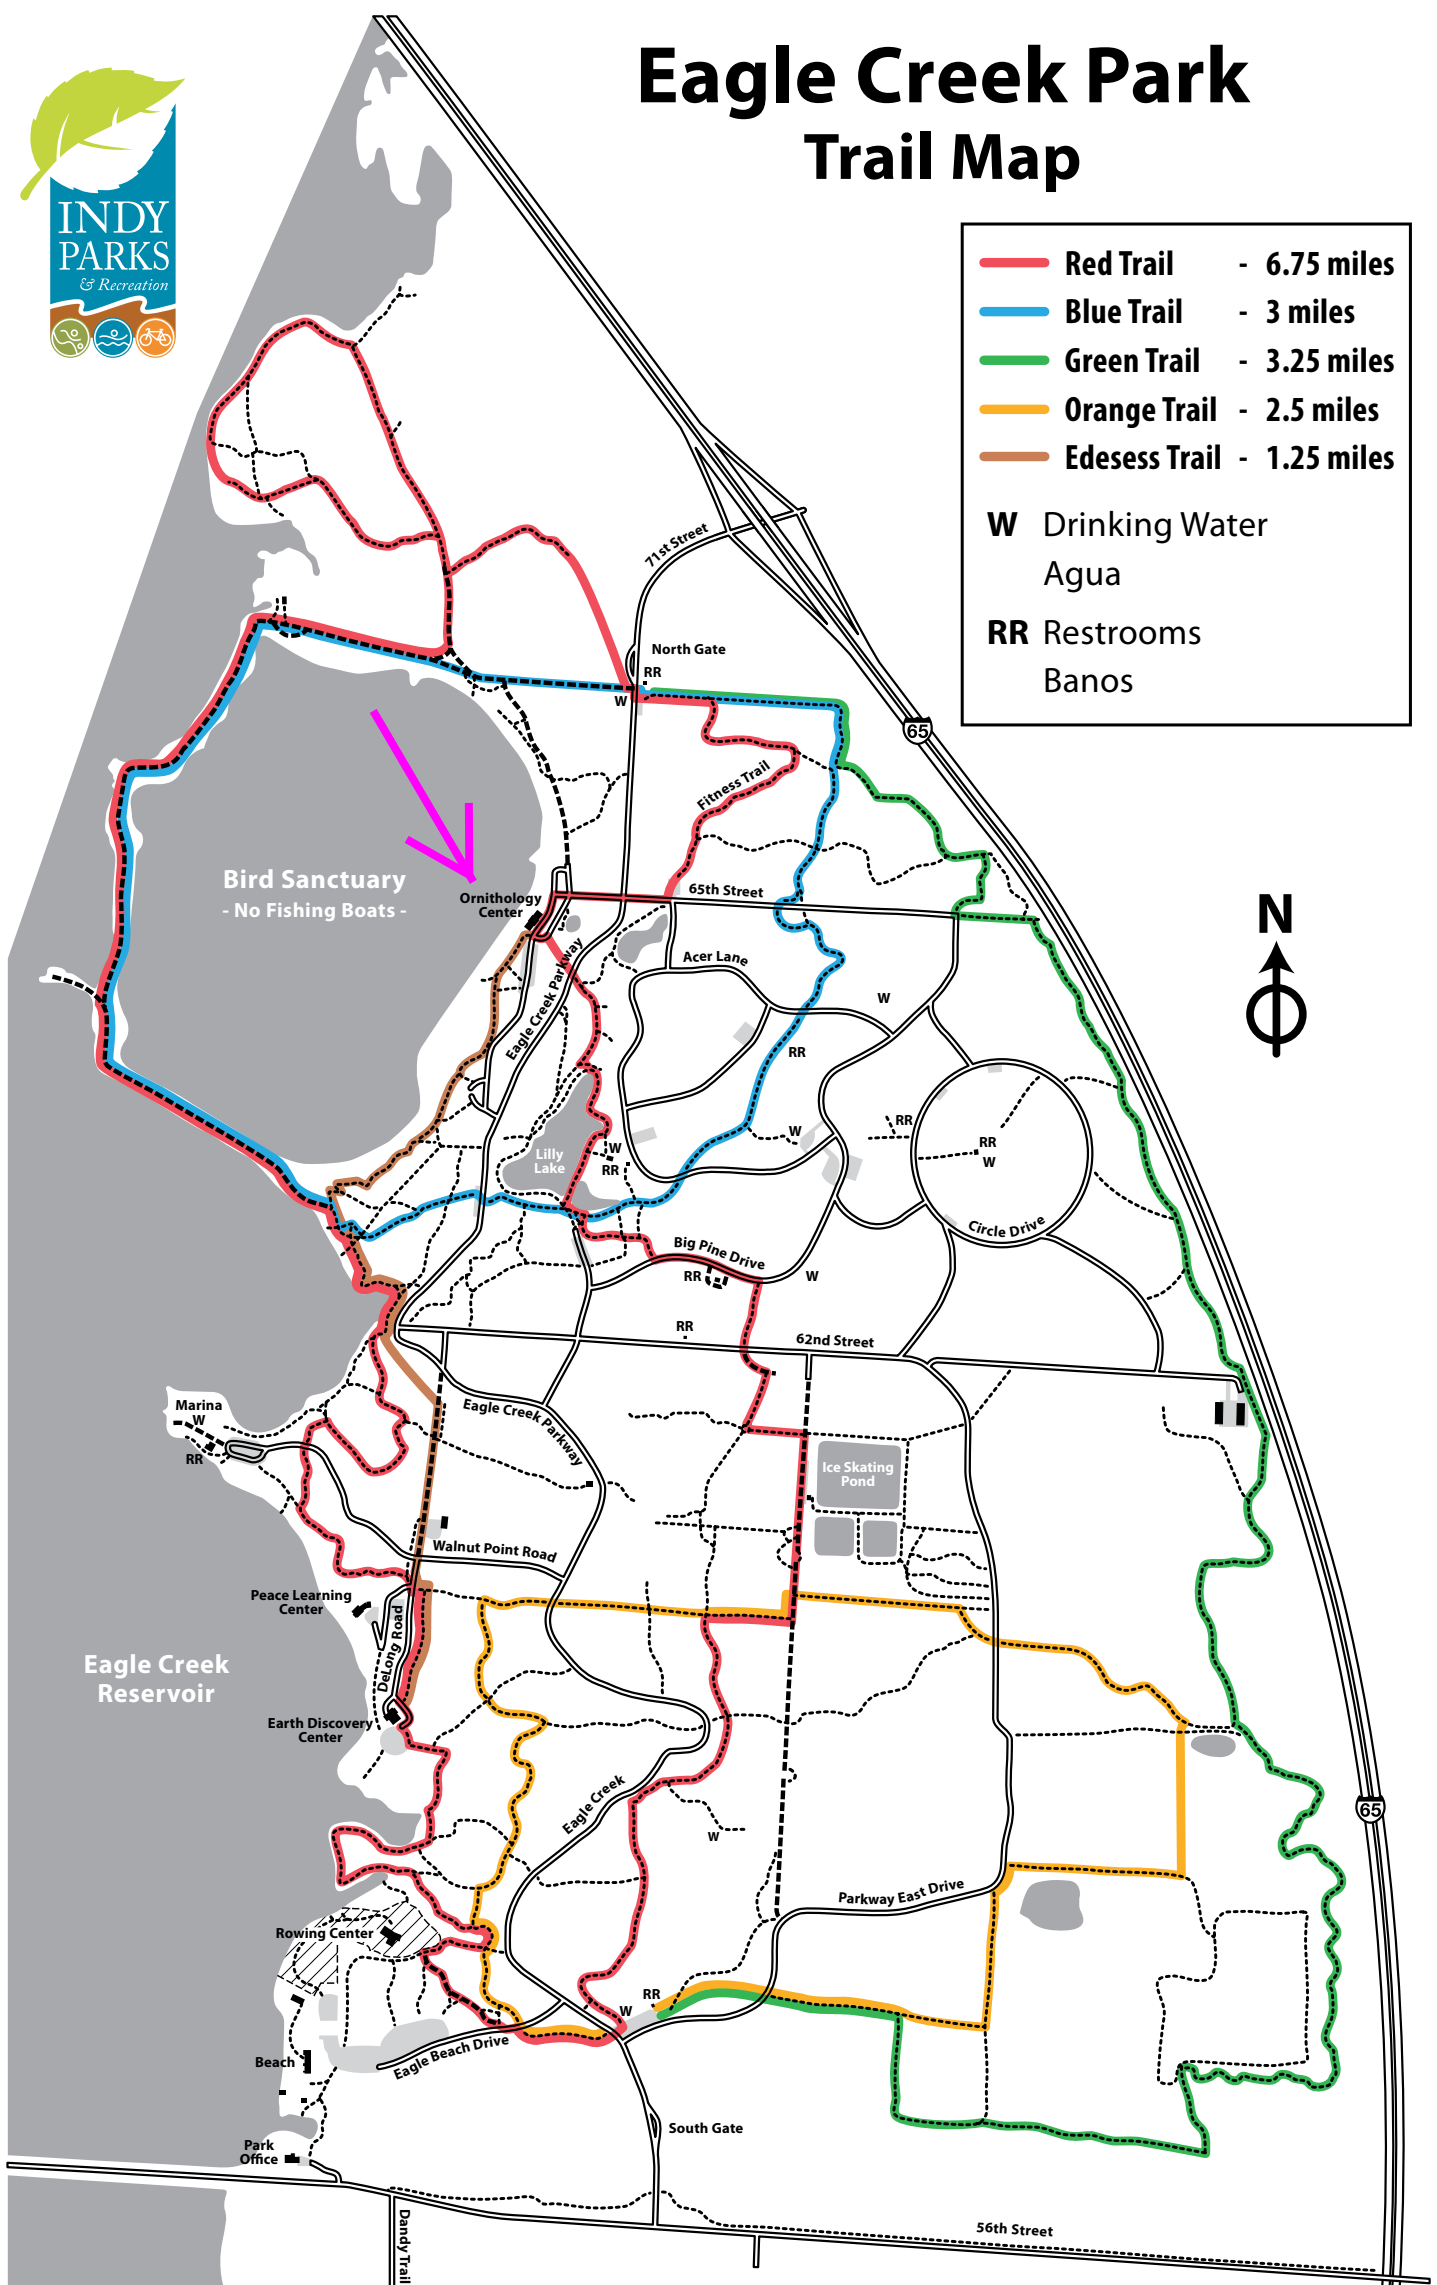

Eagle Creek Park Trail Map

	Red Trail	- 6.75 miles
	Blue Trail	- 3 miles
	Green Trail	- 3.25 miles
	Orange Trail	- 2.5 miles
	Edesess Trail	- 1.25 miles
W	Drinking Water	Agua
RR	Restrooms	Banos

Eagle Creek Park trails and signage have been refurbished and improved thanks to the financial support of the Darden Foundation and the involvement of Longhorn Steakhouse
 Los senderos y la señalización han sido renovados gracias al apoyo financiero de la Darden Foundation y la participación de Longhorn Steakhouse